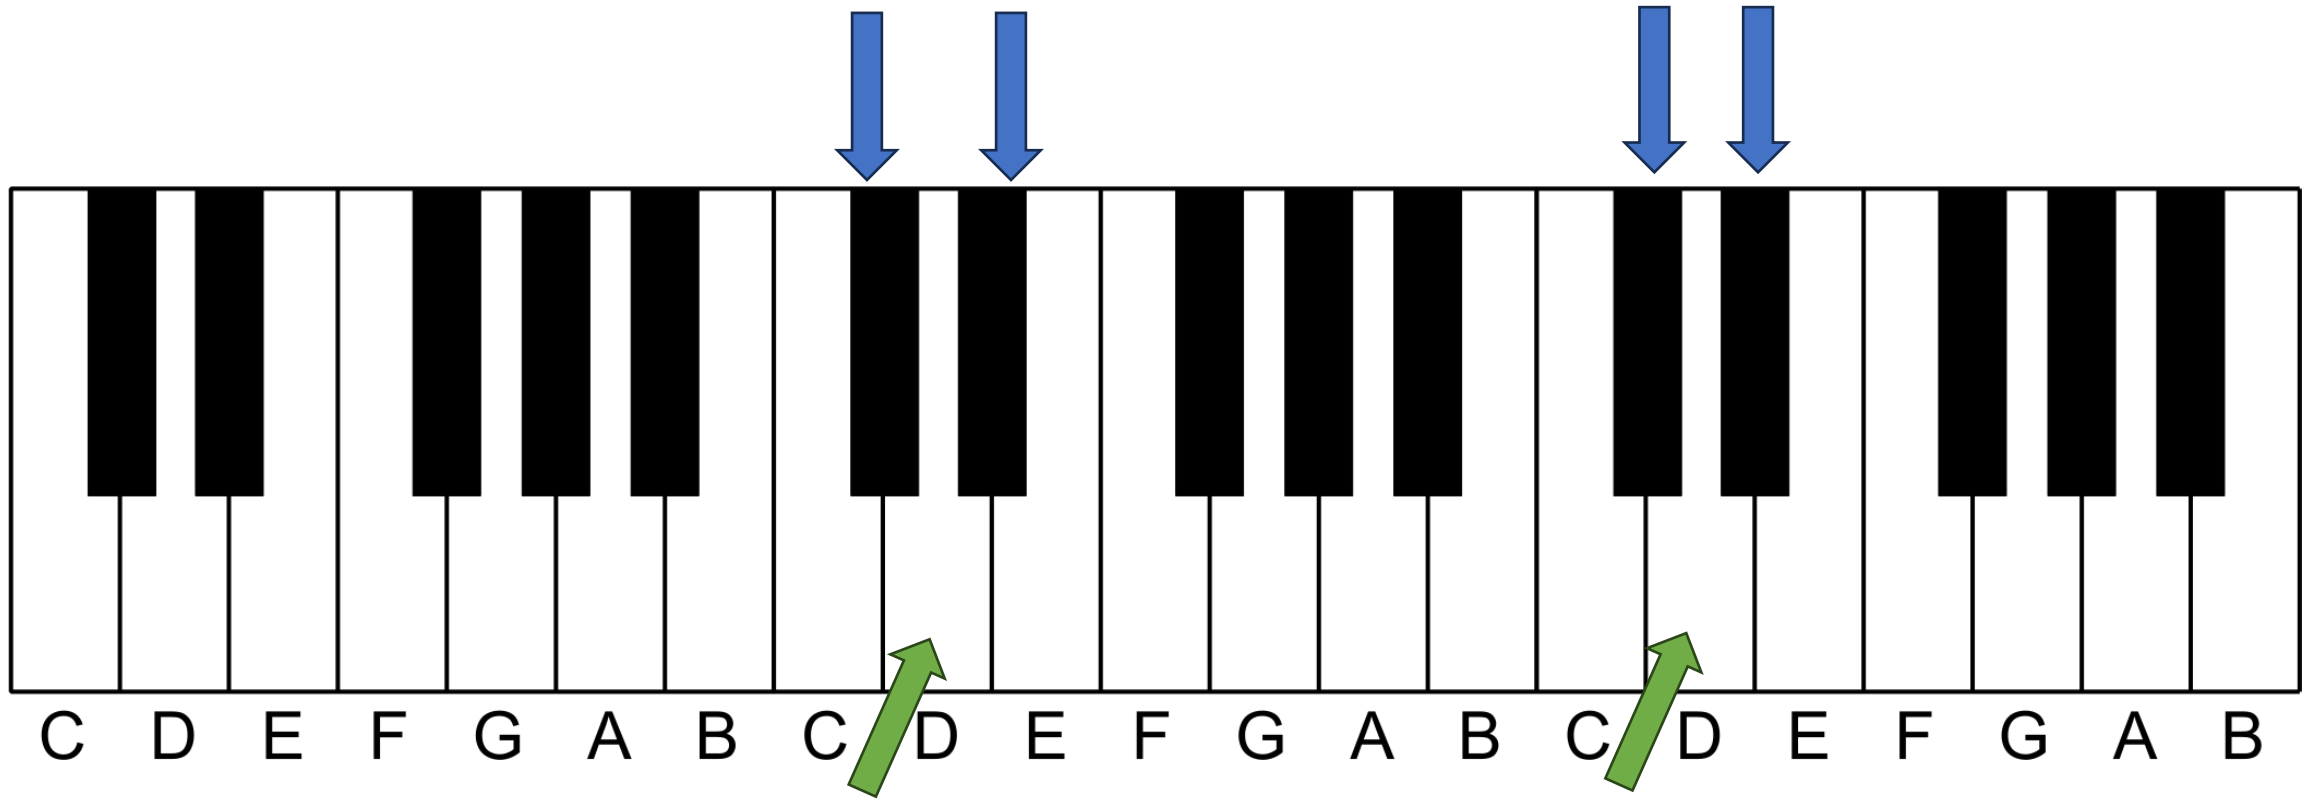

Find the note D

D is in "duh" middle of the pair of black keys.