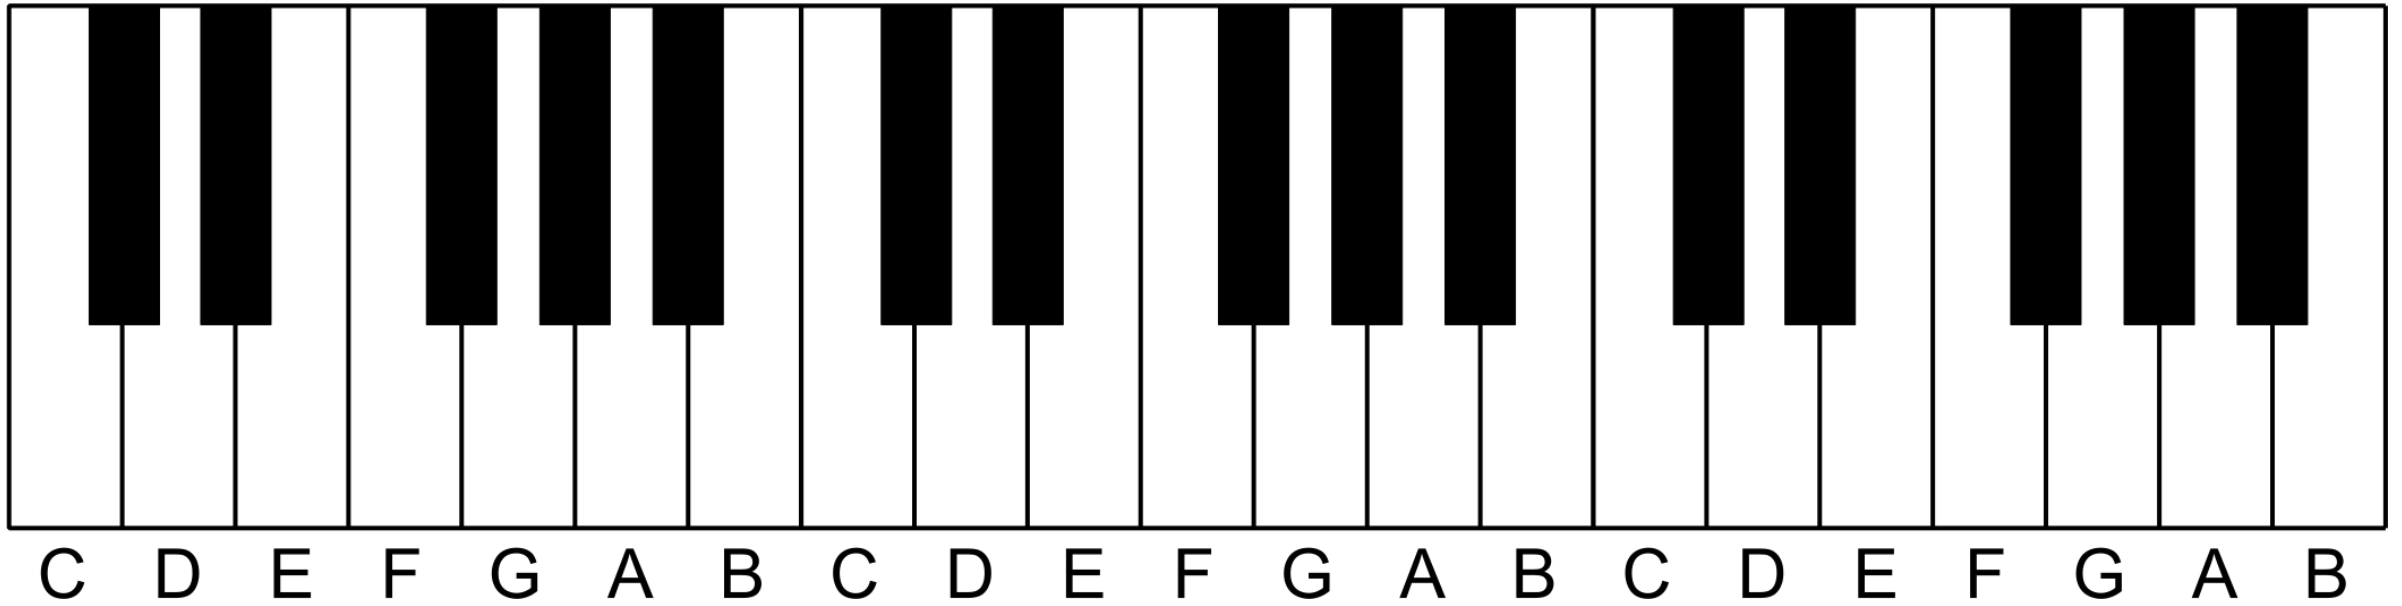

## Black and white keys

The piano has a consistent arrangement of white and black keys.

# Black and white keys

The black keys come in groups of two or three.

The note E is always next to the group of two black keys

Why are there so many keys, but only 7 note names?

# C Major Scale

C major scale starting on middle C

Middle C

A musical score for the C major scale starting on middle C. The score is written in 4/4 time and consists of two staves: a treble clef staff and a bass clef staff. The treble staff contains the scale notes: C4 (brown), D4 (blue), E4, F4, G4, A4, B4, C5, D5, E5, F5, G5, A5, B5, C6. The bass staff contains whole rests for all measures. A label 'Middle C' is placed below the first note in the treble staff. A small square icon with an arrow is in the top right corner.

5

Middle C

A musical score for the C major scale starting an octave below middle C. The score is written in 4/4 time and consists of two staves: a treble clef staff and a bass clef staff. The treble staff contains whole rests for all measures. The bass staff contains the scale notes: C3, D3, E3, F3, G3, A3, B3, C4 (brown), D4, E4, F4, G4, A4, B4, C5. A label 'Middle C' is placed above the C4 note in the bass staff.