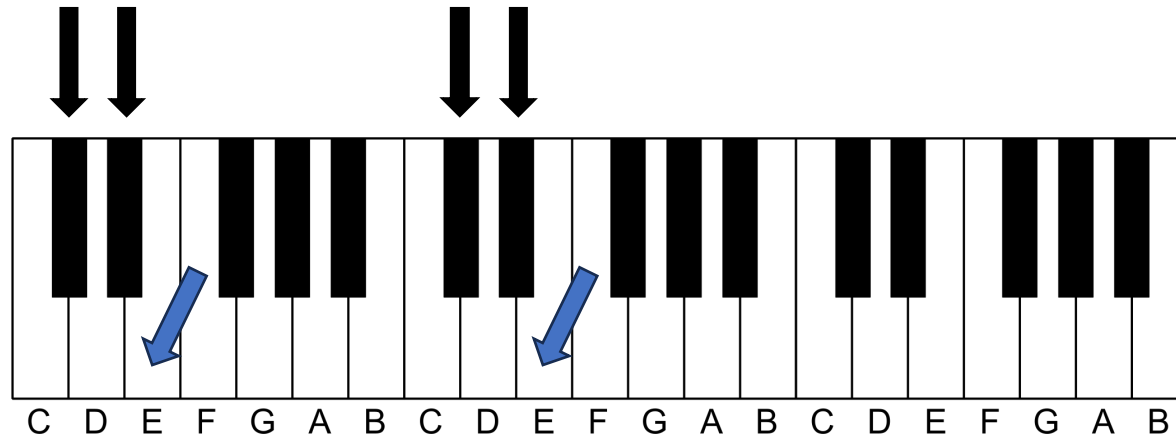

## Black and white keys

The piano has a consistent arrangement of white and black keys.

# Black and white keys

The black keys come in groups of two or three.

The note E is always next to the group of two black keys

Why are there so many keys, but only 7 note names?

# C Major Scale

C major scale starting on middle C

Middle C

A musical score for the C major scale starting on middle C. The score is written in 4/4 time and consists of two staves: a treble clef staff and a bass clef staff. The treble staff contains the scale notes: C4 (brown), D4 (blue), E4, F4, G4, A4, B4, C5, D5, E5, F5, G5, A5, B5, C6. The bass staff contains whole rests for all measures. A label 'Middle C' is placed below the first note in the treble staff. A small square icon with an arrow is in the top right corner.

5

Middle C

A musical score for the C major scale starting an octave below middle C. The score is written in 4/4 time and consists of two staves: a treble clef staff and a bass clef staff. The treble staff contains whole rests for all measures. The bass staff contains the scale notes: C3, D3, E3, F3, G3, A3, B3, C4 (brown), D4, E4, F4, G4, A4, B4, C5. A label 'Middle C' is placed above the C4 note in the bass staff.