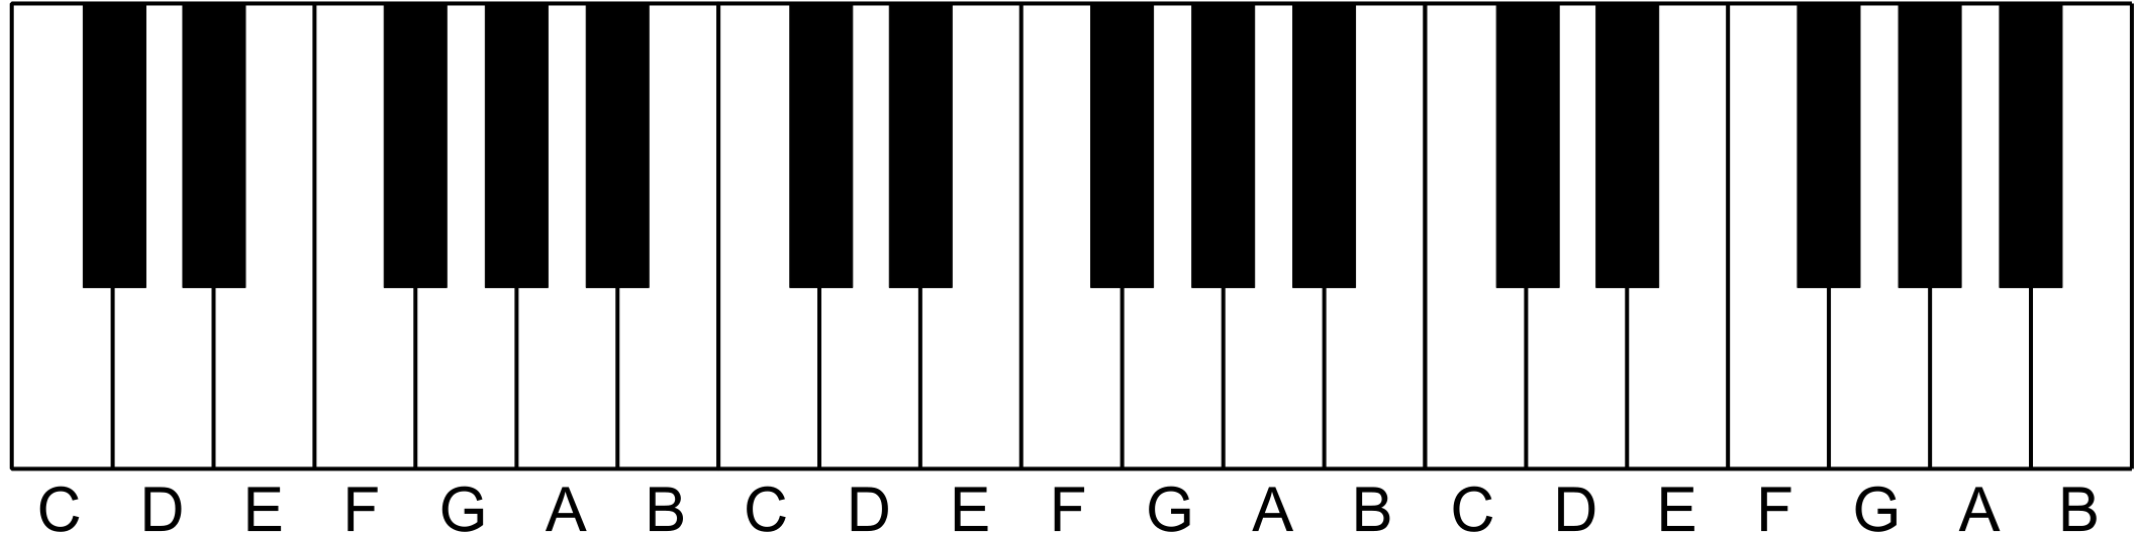

## Black and white keys

The piano has a consistent arrangement of white and black keys.

# Black and white keys

The black keys come in groups of two or three.

The note E is always next to the group of two black keys

Why are there so many keys, but only 7 note names?

# Find the note B

E is "behind" the group of three black keys.

# C Major Scale

C major scale starting on middle C

Middle C

A musical score for the C major scale starting on middle C. The score is written in 4/4 time and consists of two staves: a treble clef staff and a bass clef staff. The treble staff contains the scale notes: C4 (brown), D4 (blue), E4, F4, G4, A4, B4, C5, D5, E5, F5, G5, A5, B5, C6. The bass staff contains whole rests for all measures. A label 'Middle C' is placed below the first note in the treble staff. A small square icon with an arrow is in the top right corner.