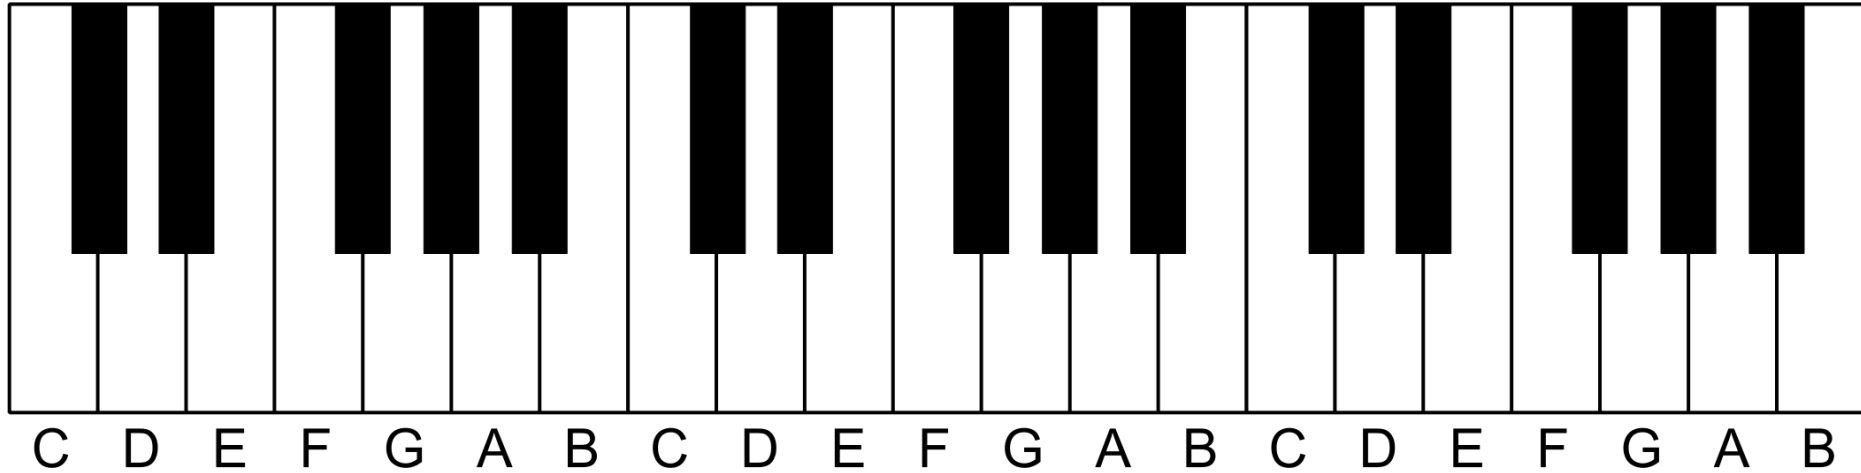

## Black and white keys

The piano has a consistent arrangement of white and black keys.

# Black and white keys

The black keys come in groups of two or three.

The note E is always next to the group of two black keys

Why are there so many keys, but only 7 note names?

# C Major Scale

C major scale starting on middle C

Middle C

A musical score for the C major scale starting on middle C. The score is written in 4/4 time and consists of two staves: a treble clef staff and a bass clef staff. The treble staff contains the scale notes: C4 (brown), D4 (blue), E4, F4, G4, A4, B4, C5, D5, E5, F5, G5, A5, B5, C6. The bass staff contains whole rests for all measures. A label 'Middle C' is placed below the first note in the treble staff. A small square icon with an arrow is in the top right corner.

5

Middle C

A musical score for the C major scale starting an octave below middle C. The score is written in 4/4 time and consists of two staves: a treble clef staff and a bass clef staff. The treble staff contains whole rests for all measures. The bass staff contains the scale notes: C3, D3, E3, F3, G3, A3, B3, C4 (brown), D4, E4, F4, G4, A4, B4, C5. A label 'Middle C' is placed above the C4 note in the bass staff.