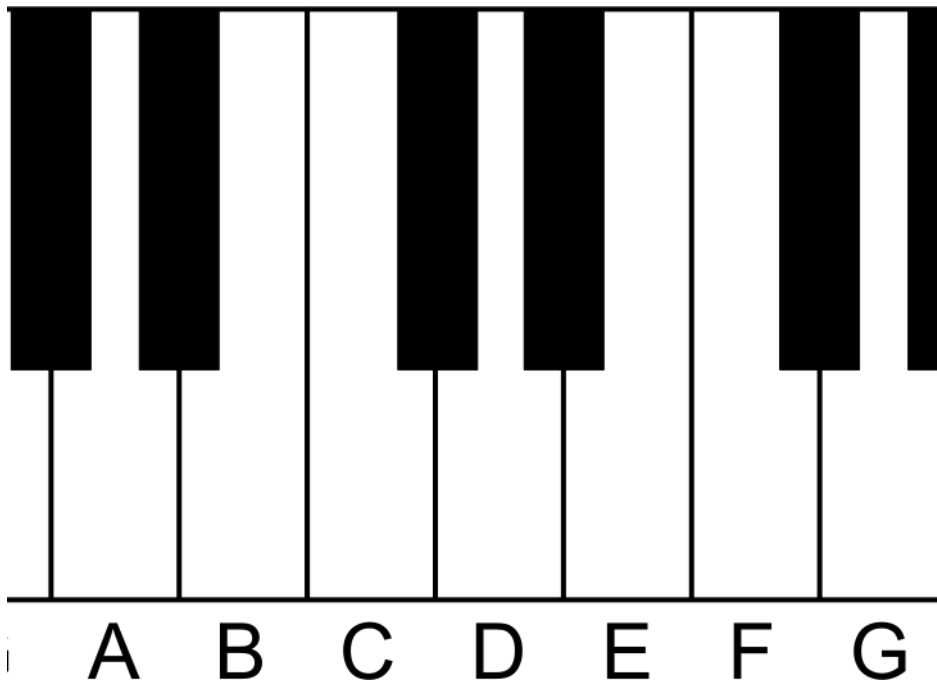

Whole-steps & half-steps

- Two notes that are next to each other with a single note in between are a whole-step apart.
- Also called a **major second**
- C & D are a whole-step apart
- E & F are NOT