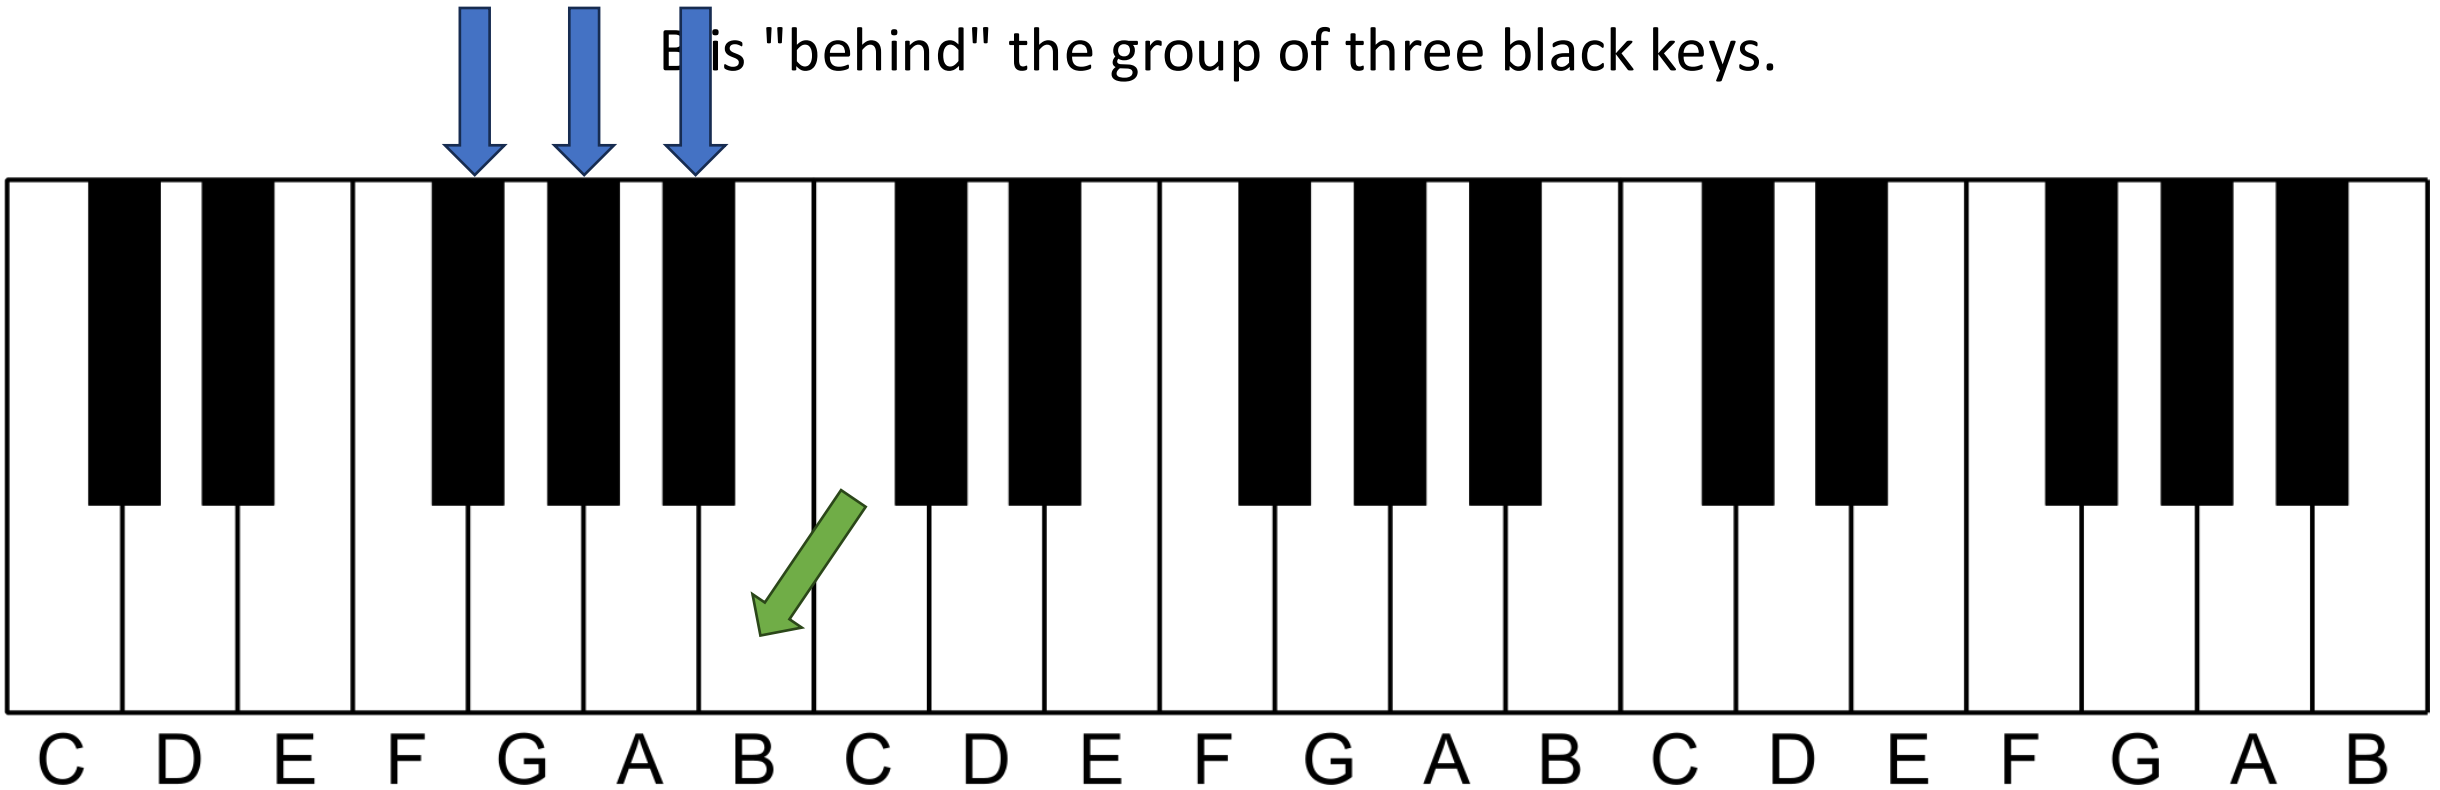

# Black and white keys

The black keys come in groups of two or three.

The note E is always next to the group of two black keys

Why are there so many keys, but only 7 note names?

# Find the note D

D is in "duh" middle of the pair of black keys.

# Find the note B

E is "behind" the group of three black keys.

# C Major Scale

C major scale starting on middle C

Middle C

A musical score for the C major scale starting on middle C. The score is written in 4/4 time and consists of two staves: a treble clef staff and a bass clef staff. The treble staff contains the scale notes: C4 (brown), D4 (blue), E4, F4, G4, A4, B4, C5, D5, E5, F5, G5, A5, B5, C6. The bass staff contains whole rests for all measures. A label 'Middle C' is placed below the first note in the treble staff. A small square icon with an arrow is in the top right corner.