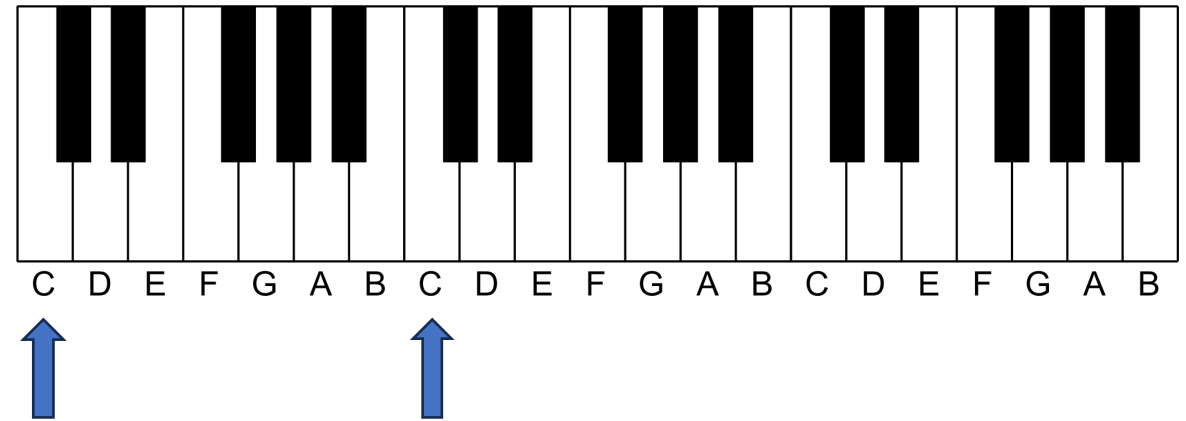

Why are there so many keys, but only 7 note names?

Octaves

The note C on the left is one octave below the next C.