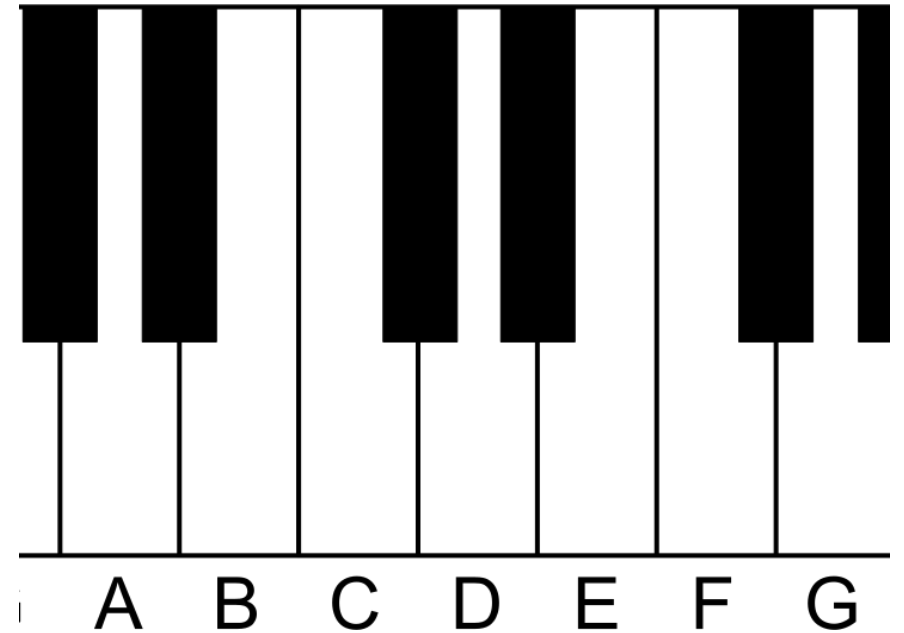

Whole-steps & half-steps

- Two notes that are next to each other with no notes in between are a half-step apart.
- Also called a **minor second**
- B & C are a half-step apart
- C & D are NOT